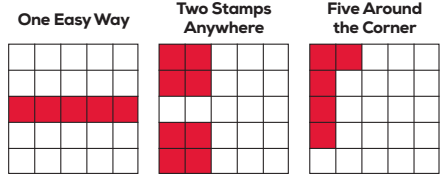

Regular Session

Sunday, Monday, Thursday & Friday

**Not included in admission price

Indicates Regular Games

Warm-ups** $3 (incl. 5 games)

1. One Easy Way (blue) $100
2. Two Stamps Anywhere (orange) $100
3. Five Around the Corner (green) $100
4. Any Three Top & Bottom (yellow) $100
5. Letter X Progressive (pink, consolation) $100

Regular Games

Regular Game Payouts Level 1 / 2 / 3

6. Indian Star with Wild # (blue) $200 / $400 / $600
7. One Regular Bingo + One Stamp (orange) $200 / $400 / $600
8. Double Action Blackout** $1 each (pink) $300
9. Double Six Pack Anywhere (green) $200 / $400 / $600
10. Picnic Table (yellow) $200 / $400 / $600
11. Seven Feathers Blackout** $2 each (solid blue) paper only
  (A) Lucky 7 (B) Hourglass (C) Full Card* (consolation) (A) $50 (B) $100 (C) $500
  *The Seven Feathers Blackout starts at $5,000 in 51 numbers or less and increases $100/week.
12. Pick 8 Crystal Ball** $1 each Full Card (consolation) $400
13. Large Crazy Kite (pink) $200 / $400 / $600

Intermission

14. Reverse Blackout** $2 each (solid green) Pays 70% of Sales
  Full Card
15. Oregon Blackout** $1 each (solid pink)
  (A) Railroad Tracks (B) Full Card (A) $50 (B) $1,000
16. Crazy Letter T (gray) $200 / $400 / $600
17. Double Bingo (olive) $200 / $400 / $600
18. Super Jackpot** $2 each (solid white) (A) $50 (B) $100 (C) $500
  (A) Crazy L (B) Large Frame (C) Full Card (consolation)
19. Crazy Fireworks (brown) $200 / $400 / $600
20. Block of Nine (red) $200 / $400 / $600
21. Anchor (purple) $200 / $400 / $600

PATTERNS