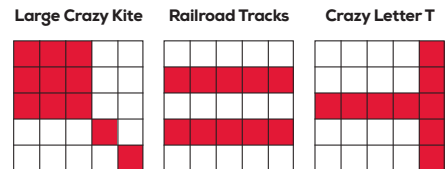

Regular Session

Sunday, Monday, Thursday & Friday

**Not included in admission price

Indicates Regular Games

Warm-ups** $3 (incl. 5 games)

1. One Easy Way (blue) $100
2. Two Stamps Anywhere (orange) $100
3. Five Around the Corner (green) $100
4. Any Three Top & Bottom (yellow) $100
5. Letter X Progressive (pink, consolation) $100

Regular Games

Regular Game Payouts Level 1 / 2 / 3

6. Indian Star with Wild # (blue) $200 / $400 / $600
7. One Regular Bingo + One Stamp (orange) $200 / $400 / $600
8. Double Action Blackout** $1 each (pink) $300
9. Double Six Pack Anywhere (green) $200 / $400 / $600
10. Picnic Table (yellow) $200 / $400 / $600
11. Seven Feathers Blackout** $2 each (solid blue) paper only
  (A) Lucky 7 (B) Hourglass (C) Full Card* (consolation) (A) $50 (B) $100 (C) $500
  *The Seven Feathers Blackout starts at $5,000 in 51 numbers or less and increases $100/week.
12. Pick 8 Crystal Ball** $1 each Full Card (consolation) $400
13. Large Crazy Kite (pink) $200 / $400 / $600

Intermission

14. Reverse Blackout** $2 each (solid green) Pays 70% of Sales
  Full Card
15. Oregon Blackout** $1 each (solid pink)
  (A) Railroad Tracks (B) Full Card (A) $50 (B) $1,000
16. Crazy Letter T (gray) $200 / $400 / $600
17. Double Bingo (olive) $200 / $400 / $600
18. Super Jackpot** $2 each (solid white) (A) $50 (B) $100 (C) $500
  (A) Crazy L (B) Large Frame (C) Full Card (consolation)
19. Crazy Fireworks (brown) $200 / $400 / $600
20. Block of Nine (red) $200 / $400 / $600
21. Anchor (purple) $200 / $400 / $600

PATTERNS