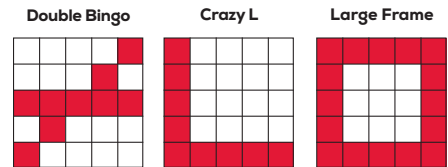

Regular Session

Sunday, Monday, Thursday & Friday

**Not included in admission price

Indicates Regular Games

Warm-ups** $3 (incl. 5 games)

1. One Easy Way (blue) $100
2. Two Stamps Anywhere (orange) $100
3. Five Around the Corner (green) $100
4. Any Three Top & Bottom (yellow) $100
5. Letter X Progressive (pink, consolation) $100

Regular Games

Regular Game Payouts Level 1 / 2 / 3

6. Indian Star with Wild # (blue) $200 / $400 / $600
7. One Regular Bingo + One Stamp (orange) $200 / $400 / $600
8. Double Action Blackout** $1 each (pink) $300
9. Double Six Pack Anywhere (green) $200 / $400 / $600
10. Picnic Table (yellow) $200 / $400 / $600
11. Seven Feathers Blackout** $2 each (solid blue) paper only
  (A) Lucky 7 (B) Hourglass (C) Full Card* (consolation) (A) $50 (B) $100 (C) $500
  *The Seven Feathers Blackout starts at $5,000 in 51 numbers or less and increases $100/week.
12. Pick 8 Crystal Ball** $1 each Full Card (consolation) $400
13. Large Crazy Kite (pink) $200 / $400 / $600

Intermission

14. Reverse Blackout** $2 each (solid green) Pays 70% of Sales
  Full Card
15. Oregon Blackout** $1 each (solid pink)
  (A) Railroad Tracks (B) Full Card (A) $50 (B) $1,000
16. Crazy Letter T (gray) $200 / $400 / $600
17. Double Bingo (olive) $200 / $400 / $600
18. Super Jackpot** $2 each (solid white) (A) $50 (B) $100 (C) $500
  (A) Crazy L (B) Large Frame (C) Full Card (consolation)
19. Crazy Fireworks (brown) $200 / $400 / $600
20. Block of Nine (red) $200 / $400 / $600
21. Anchor (purple) $200 / $400 / $600

PATTERNS