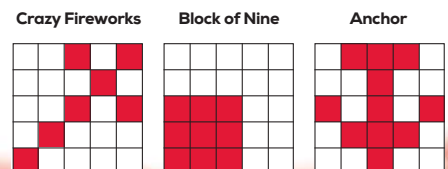

Regular Session

Sunday, Monday, Thursday & Friday

**Not included in admission price

Indicates Regular Games

Warm-ups** $3 (incl. 5 games)

1. One Easy Way (blue) $100
2. Two Stamps Anywhere (orange) $100
3. Five Around the Corner (green) $100
4. Any Three Top & Bottom (yellow) $100
5. Letter X Progressive (pink, consolation) $100

Regular Games

Regular Game Payouts Level 1 / 2 / 3

6. Indian Star with Wild # (blue) $200 / $400 / $600
7. One Regular Bingo + One Stamp (orange) $200 / $400 / $600
8. Double Action Blackout** $1 each (pink) $300
9. Double Six Pack Anywhere (green) $200 / $400 / $600
10. Picnic Table (yellow) $200 / $400 / $600
11. Seven Feathers Blackout** $2 each (solid blue) paper only
  (A) Lucky 7 (B) Hourglass (C) Full Card* (consolation) (A) $50 (B) $100 (C) $500
  *The Seven Feathers Blackout starts at $5,000 in 51 numbers or less and increases $100/week.
12. Pick 8 Crystal Ball** $1 each Full Card (consolation) $400
13. Large Crazy Kite (pink) $200 / $400 / $600

Intermission

14. Reverse Blackout** $2 each (solid green) Pays 70% of Sales
  Full Card
15. Oregon Blackout** $1 each (solid pink)
  (A) Railroad Tracks (B) Full Card (A) $50 (B) $1,000
16. Crazy Letter T (gray) $200 / $400 / $600
17. Double Bingo (olive) $200 / $400 / $600
18. Super Jackpot** $2 each (solid white) (A) $50 (B) $100 (C) $500
  (A) Crazy L (B) Large Frame (C) Full Card (consolation)
19. Crazy Fireworks (brown) $200 / $400 / $600
20. Block of Nine (red) $200 / $400 / $600
21. Anchor (purple) $200 / $400 / $600

PATTERNS