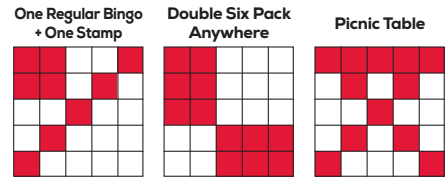

Regular Session

Sunday, Monday, Thursday & Friday

**Not included in admission price

Indicates Regular Games

Warm-ups** $3 (incl. 5 games)

1. One Easy Way (blue) $100
2. Two Stamps Anywhere (orange) $100
3. Five Around the Corner (green) $100
4. Any Three Top & Bottom (yellow) $100
5. Letter X Progressive (pink, consolation) $100

Regular Games

Regular Game Payouts Level 1 / 2 / 3

6. Indian Star with Wild # (blue) $200 / $400 / $600
7. One Regular Bingo + One Stamp (orange) $200 / $400 / $600
8. Double Action Blackout** $1 each (pink) $300
9. Double Six Pack Anywhere (green) $200 / $400 / $600
10. Picnic Table (yellow) $200 / $400 / $600
11. Seven Feathers Blackout** $2 each (solid blue) paper only
  (A) Lucky 7 (B) Hourglass (C) Full Card* (consolation) (A) $50 (B) $100 (C) $500
  *The Seven Feathers Blackout starts at $5,000 in 51 numbers or less and increases $100/week.
12. Pick 8 Crystal Ball** $1 each Full Card (consolation) $400
13. Large Crazy Kite (pink) $200 / $400 / $600

Intermission

14. Reverse Blackout** $2 each (solid green) Pays 70% of Sales
  Full Card
15. Oregon Blackout** $1 each (solid pink)
  (A) Railroad Tracks (B) Full Card (A) $50 (B) $1,000
16. Crazy Letter T (gray) $200 / $400 / $600
17. Double Bingo (olive) $200 / $400 / $600
18. Super Jackpot** $2 each (solid white) (A) $50 (B) $100 (C) $500
  (A) Crazy L (B) Large Frame (C) Full Card (consolation)
19. Crazy Fireworks (brown) $200 / $400 / $600
20. Block of Nine (red) $200 / $400 / $600
21. Anchor (purple) $200 / $400 / $600

PATTERNS