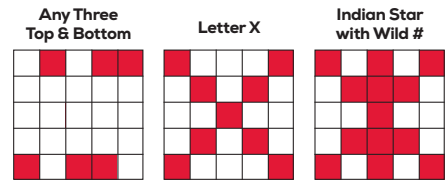

Regular Session

Sunday, Monday, Thursday & Friday

**Not included in admission price

Indicates Regular Games

Warm-ups** $3 (incl. 5 games)

1. One Easy Way (blue) $100
2. Two Stamps Anywhere (orange) $100
3. Five Around the Corner (green) $100
4. Any Three Top & Bottom (yellow) $100
5. Letter X Progressive (pink, consolation) $100

Regular Games

Regular Game Payouts Level 1 / 2 / 3

6. Indian Star with Wild # (blue) $200 / $400 / $600
7. One Regular Bingo + One Stamp (orange) $200 / $400 / $600
8. Double Action Blackout** $1 each (pink) $300
9. Double Six Pack Anywhere (green) $200 / $400 / $600
10. Picnic Table (yellow) $200 / $400 / $600
11. Seven Feathers Blackout** $2 each (solid blue) paper only
  (A) Lucky 7 (B) Hourglass (C) Full Card* (consolation) (A) $50 (B) $100 (C) $500
  *The Seven Feathers Blackout starts at $5,000 in 51 numbers or less and increases $100/week.
12. Pick 8 Crystal Ball** $1 each Full Card (consolation) $400
13. Large Crazy Kite (pink) $200 / $400 / $600

Intermission

14. Reverse Blackout** $2 each (solid green) Pays 70% of Sales
  Full Card
15. Oregon Blackout** $1 each (solid pink)
  (A) Railroad Tracks (B) Full Card (A) $50 (B) $1,000
16. Crazy Letter T (gray) $200 / $400 / $600
17. Double Bingo (olive) $200 / $400 / $600
18. Super Jackpot** $2 each (solid white) (A) $50 (B) $100 (C) $500
  (A) Crazy L (B) Large Frame (C) Full Card (consolation)
19. Crazy Fireworks (brown) $200 / $400 / $600
20. Block of Nine (red) $200 / $400 / $600
21. Anchor (purple) $200 / $400 / $600

PATTERNS