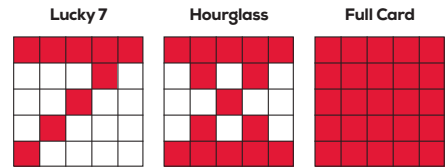

Regular Session

Sunday, Monday, Thursday & Friday

**Not included in admission price

Indicates Regular Games

Warm-ups** $3 (incl. 5 games)

1. One Easy Way (blue) $100
2. Two Stamps Anywhere (orange) $100
3. Five Around the Corner (green) $100
4. Any Three Top & Bottom (yellow) $100
5. Letter X Progressive (pink, consolation) $100

Regular Games

Regular Game Payouts Level 1 / 2 / 3

6. Indian Star with Wild # (blue) $200 / $400 / $600
7. One Regular Bingo + One Stamp (orange) $200 / $400 / $600
8. Double Action Blackout** $1 each (pink) $300
9. Double Six Pack Anywhere (green) $200 / $400 / $600
10. Picnic Table (yellow) $200 / $400 / $600
11. Seven Feathers Blackout** $2 each (solid blue) paper only
  (A) Lucky 7 (B) Hourglass (C) Full Card* (consolation) (A) $50 (B) $100 (C) $500
  *The Seven Feathers Blackout starts at $5,000 in 51 numbers or less and increases $100/week.
12. Pick 8 Crystal Ball** $1 each Full Card (consolation) $400
13. Large Crazy Kite (pink) $200 / $400 / $600

Intermission

14. Reverse Blackout** $2 each (solid green) Pays 70% of Sales
  Full Card
15. Oregon Blackout** $1 each (solid pink)
  (A) Railroad Tracks (B) Full Card (A) $50 (B) $1,000
16. Crazy Letter T (gray) $200 / $400 / $600
17. Double Bingo (olive) $200 / $400 / $600
18. Super Jackpot** $2 each (solid white) (A) $50 (B) $100 (C) $500
  (A) Crazy L (B) Large Frame (C) Full Card (consolation)
19. Crazy Fireworks (brown) $200 / $400 / $600
20. Block of Nine (red) $200 / $400 / $600
21. Anchor (purple) $200 / $400 / $600

PATTERNS